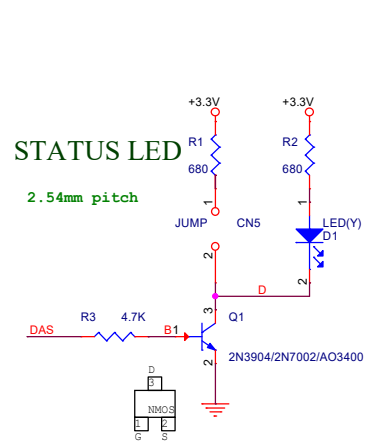

Model Name: R44SF

Product Name: M2xM Adapter

R4S V2.4

Title		
M.2 NVMe Extender		
Size	Document Number	Rev
A3	R44SF	1.0
Date:	Tuesday, November 05, 2019	Sheet 1 of 1