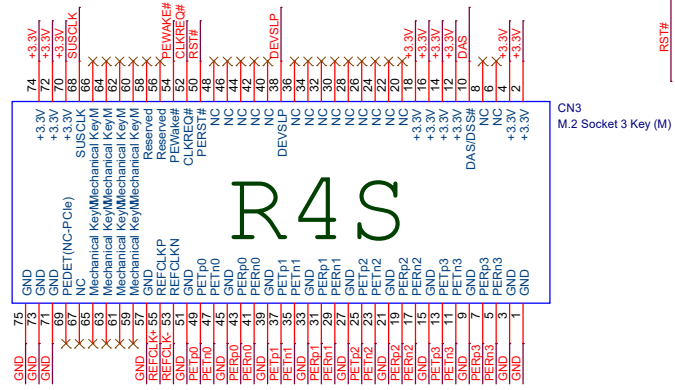

Model Name: R44SF

Product Name: M2xM Adapter

R4S V2.4

Title		
M.2 NVMe Extender		
Size	Document Number	Rev
A3	R44SF	1.0
Date:	Tuesday, November 05, 2019	Sheet 1 of 1