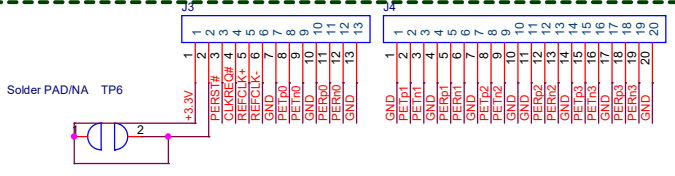

Model Name: R44SF

Product Name: M2xM Adapter

R4S V2.4

Title		
M.2 NVMe Extender		
Size	Document Number	Rev
A3	R44SF	1.0
Date:	Tuesday, November 05, 2019	Sheet 1 of 1