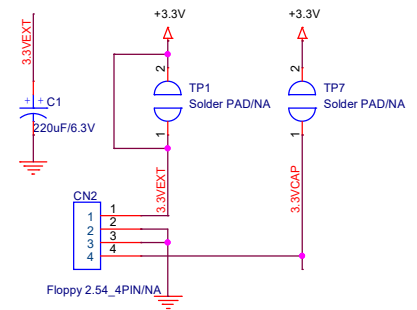

Model Name: R44SF

Product Name: M2xM Adapter

R4S V2.4

Title		
M.2 NVMe Extender		
Size	Document Number	Rev
A3	R44SF	1.0
Date:	Tuesday, November 05, 2019	Sheet 1 of 1