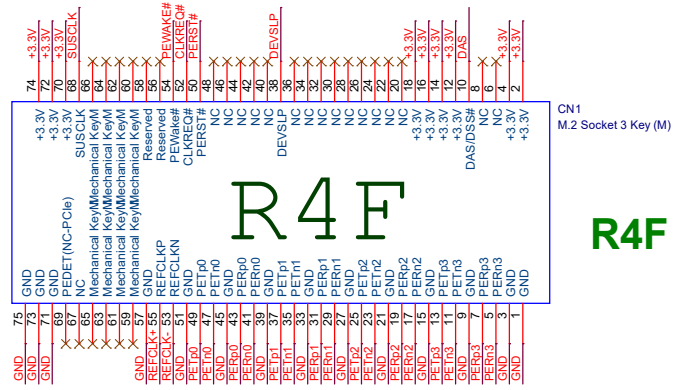

Model Name: R44SF

Product Name: M2xM Adapter

R4S V2.4

Title		
M.2 NVMe Extender		
Size	Document Number	Rev
A3	R44SF	1.0
Date:	Tuesday, November 05, 2019	Sheet 1 of 1