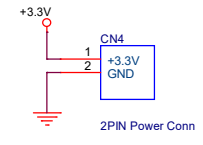

Model Name: R44SF

Product Name: M2xM Adapter

R4S V2.4

Title		
M.2 NVMe Extender		
Size	Document Number	Rev
A3	R44SF	1.0
Date:	Tuesday, November 05, 2019	Sheet 1 of 1