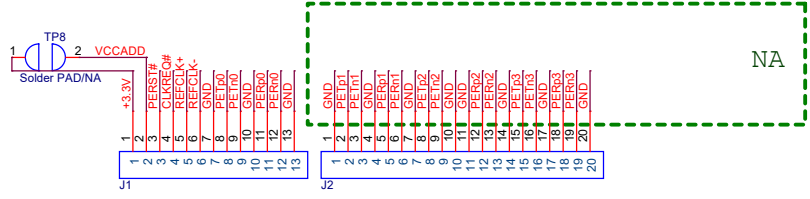

Model Name: R44SF

Product Name: M2xM Adapter

R4S V2.4

Title		
M.2 NVMe Extender		
Size	Document Number	Rev
A3	R44SF	1.0
Date:	Tuesday, November 05, 2019	Sheet 1 of 1