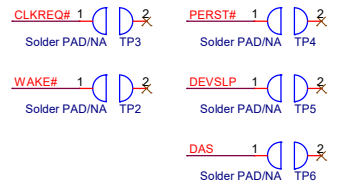

Model Name: R44SF

Product Name: M2xM Adapter

R4S V2.4

Title		
M.2 NVMe Extender		
Size	Document Number	Rev
A3	R44SF	1.0
Date:	Tuesday, November 05, 2019	Sheet 1 of 1